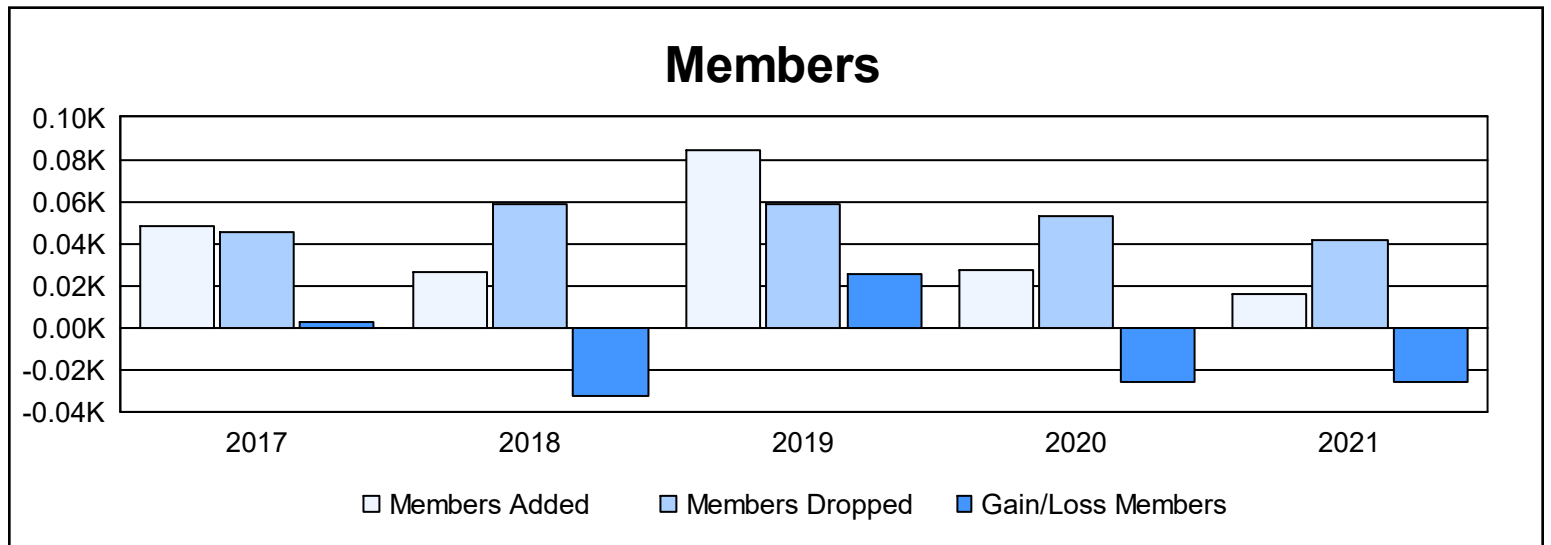

Year	New Clubs	Dropped Clubs	Gain/Loss Clubs	New Members	Charter Members	Reinstate Members	Transfer Members	Total Member Added	Total Members Dropped	Gain/Loss Members
2016-2017	0	0	0	46	0	1	1	48	45	3
2017-2018	0	0	0	25	0	0	1	26	59	-33
2018-2019	1	1	0	58	25	1	0	84	59	25
2019-2020	0	0	0	26	0	1	0	27	53	-26
2020-2021	0	0	0	15	0	1	0	16	42	-26
Average	0	0	0	34	5	1	0	40	52	-11

Membership Composition June 2021 Cumulative

Gender Composition June 2021 Cumulative