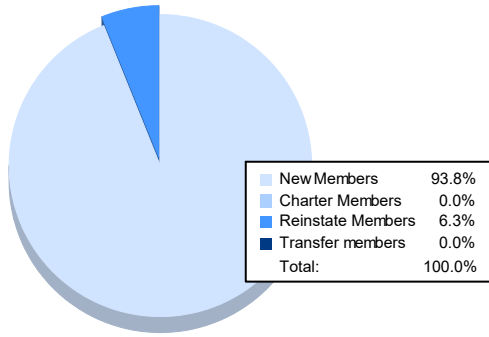

Year	New Clubs	Dropped Clubs	Gain/Loss Clubs	New Members	Charter Members	Reinstate Members	Transfer Members	Total Member Added	Total Members Dropped	Gain/Loss Members
2016-2017	0	0	0	46	0	1	1	48	45	3
2017-2018	0	0	0	25	0	0	1	26	59	-33
2018-2019	1	1	0	58	25	1	0	84	59	25
2019-2020	0	0	0	26	0	1	0	27	53	-26
2020-2021	0	0	0	15	0	1	0	16	42	-26
Average	0	0	0	34	5	1	0	40	52	-11

Membership Composition June 2021 Cumulative

Gender Composition June 2021 Cumulative