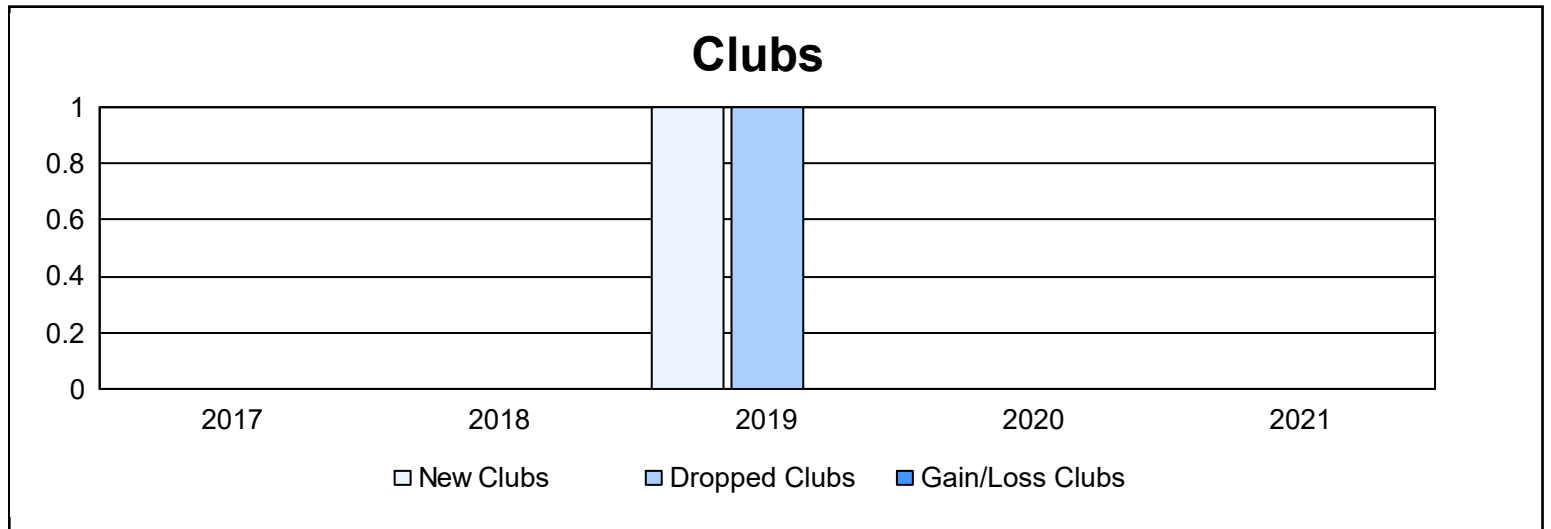

Year	New Clubs	Dropped Clubs	Gain/Loss Clubs	New Members	Charter Members	Reinstate Members	Transfer Members	Total Member Added	Total Members Dropped	Gain/Loss Members
2016-2017	0	0	0	46	0	1	1	48	45	3
2017-2018	0	0	0	25	0	0	1	26	59	-33
2018-2019	1	1	0	58	25	1	0	84	59	25
2019-2020	0	0	0	26	0	1	0	27	53	-26
2020-2021	0	0	0	15	0	1	0	16	42	-26
Average	0	0	0	34	5	1	0	40	52	-11

Membership Composition June 2021 Cumulative

Gender Composition June 2021 Cumulative